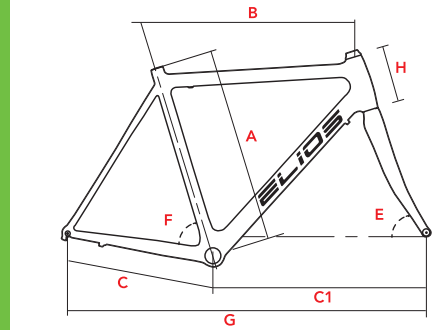

ROAD Fibra Carbonio

	A	B	C	C1	E	F	G	H
46	46,5	52,3	41,0	570,5	72,5°	74,3°	970,1	12,5
48	48,0	53,5	41,0	573,8	73,0°	73,8°	972,7	13,0
50	50,0	54,7	41,0	582,0	73,0°	73,5°	981,8	14,0
52	52,0	55,8	41,0	587,8	73,0°	73,0°	987,6	14,7
54	54,0	57,0	41,0	599,7	73,0°	73,0°	999,6	15,5
56	56,0	58,5	41,0	610,0	73,0°	73,0°	1010	17,2