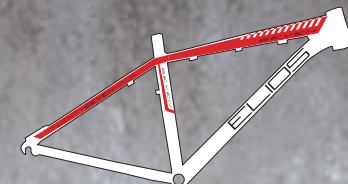

CAMBIO/SPEED CHANGER: SHIMANO SLX
MISURE/SIZES: 39 / 42 / 47 / 52
PESO/WEIGHT: 14,30 KG

MTB
HOOP 29
27V SLX/ACERA
Cod. 105 / 14

ELIOS 9

HOOP

NERO | BIANCO

NERO OPACO | ROSSO OPACO

MTB
HOOP 29
24V ACERA
Cod. 106 / 14

CAMBIO/SPEED CHANGER: SHIMANO ACERA
MISURE/SIZES: 39 / 42 / 47 / 52
PESO/WEIGHT: 14,00 KG

LET'S
GO
GREEN

SEVEN

NERO | BIANCO

BIANCO | ROSSO

VERDE | NERO

MTB
SEVEN 27,5
20V XT/SLX
Cod. 107 / 14

TELAIO/FRAME: ALLUMINIO
FORCELLA/FORK: SUNTOUR RAIDON XC AIR
GUARNITURA/FRONT CHAINWHEEL: FSA COMET
CERCHI/RIMS: ALLUMINIO
RAGGI/SPOKES: POLYBLACK
MOZZI/HUBS: SHIMANO RM 66
MOVIMENTO CENTRALE/CENTRAL MOTION: FSA
REGGISSELLA/SEAT POST: FSA