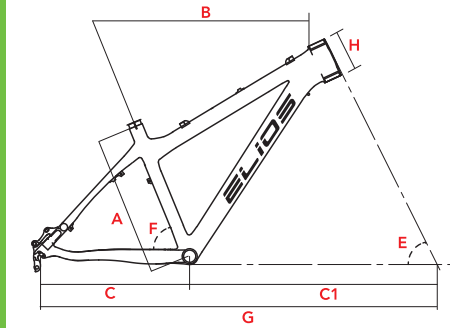

MTB Limit 27,5 Carbon

	A	B	C	G	E	F	H
15	39,3	56,0	43,2	1080	68,0°	73,5°	10,5
17	43,2	58,0	43,2	1088	68,0°	72,5°	10,5
18	45,0	60,5	43,2	1114	68,0°	72,5°	11,5
19	47,5	63,0	43,2	1134	68,0°	72,0°	13,0