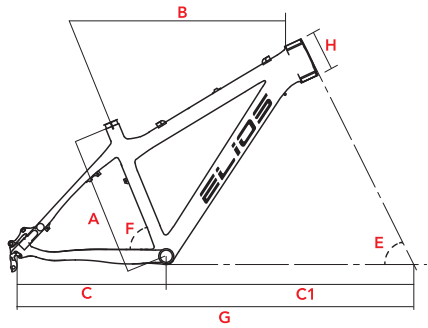

MTB Limit 29 Carbon

	A	B	C	C1	E	F	H
16	40,6	57,5	44,5	62,1	71,5°	73,5°	10,0
17,5	44,5	59,2	44,5	63,8	71,5°	73,5°	10,0
19	48,3	61,5	44,5	66,1	71,5°	73,5°	11,0
21	53,3	63,9	44,5	68,6	71,5°	73,5°	13,0