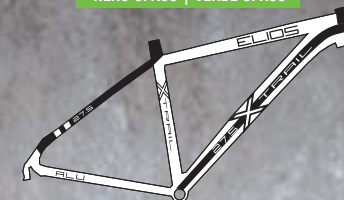

MISURE/SIZES: 38 / 44 / 48 / 52
PESO/WEIGHT: 14,50 KG

MTB
XTRAIL 27,5
27V DEORE/ACERA
Cod. 109 / 14

XTRAIL

NERO OPACO | VERDE OPACO

NERO | BIANCO

NERO OPACO | ANTRACITE OPACO

MTB
XTRAIL 27,5
24V ACERA
Cod. 110 / 14