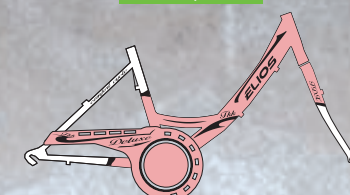

PORTACESTO DONNA/BASKET
CARRIER WOMAN: HI-TEN
MISURE/SIZES: 43 / 50
PESO/WEIGHT: 15,50 KG

ENERGY 7V UOMO

Cod. 210 / 14

MISURE/SIZES: 48 / 52 / 56

DELUXE

SILVER | NERO

ROSSO | NERO

ROSA | BIANCO