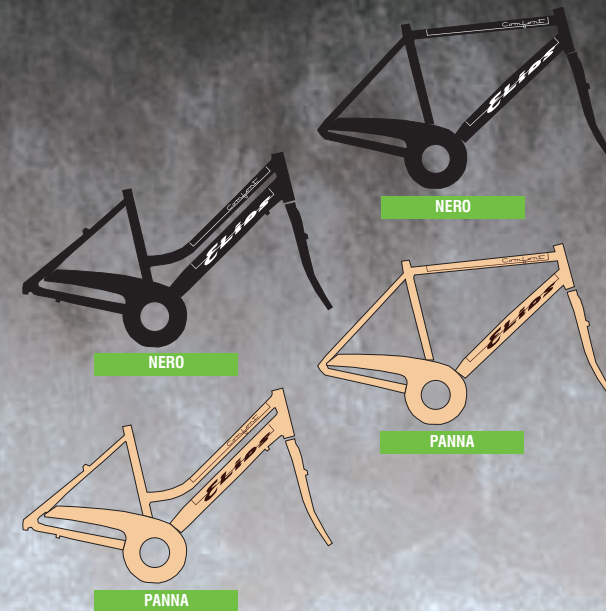

**VIAGGIO
DONNA**
Cod. 503 / 14