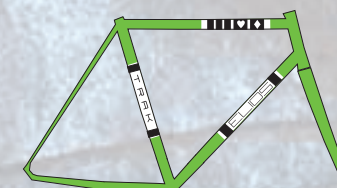

VERDE LUCIDO

SINGLE SPEED TRAK

Cod. 702 / 14

TELAIO/FRAME: SALDOBRASATO
FORCELLA/FORK: SALDOBRASATO
GUARNITURA/FRONT CHAINWHEEL: ALLUMINIO
MOZZI/HUBS: ALLUMINIO
MOVIMENTO CENTRALE/CENTRAL MOTION:
CHIN-HAUR
REGGISSELLA/SEAT POST: HI-TEN
CERCHI/RIMS: ALLUMINIO

COPERTURE/TYRES: CST 700X23
ATTACCO MANUBRIO/HANDLE STEM: ALLUMINIO
CURVA MANUBRIO/HANDLEBAR: ALLUMINIO
FRENI E LEVE/BRAKES AND BRAKE LEVERS:
ALLUMINIO
MISURE/SIZES: 50 / 54