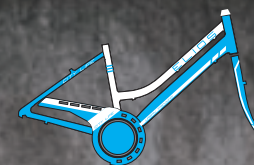

CITY LIFE

BIANCO | AZZURRO