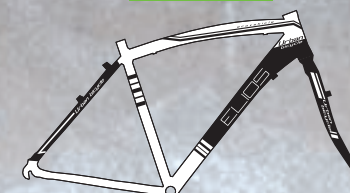

CAMBIO/SPEED CHANGER: SHIMANO TX 35
PORTAPACCO POST./REAR PACKAGE CARRIER:
OMOLOGATO 25 Kg. HI-TEN
PORTACESTO DONNA/BASKET CARRIER WOMAN:
HI-TEN
MISURE/SIZES: 43 / 50
PESO/WEIGHT: 14,00 KG

URBAN

BIANCO

NERO OPACO