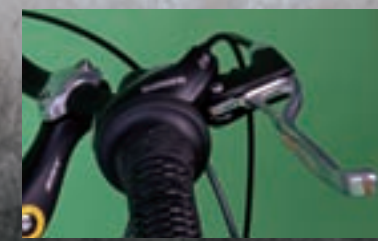

TREKKING CITY LIFE 6V Cod. 217 / 14

TELAIO/FRAME: ALLUMINIO
FORCELLA/FORK: HI-TEN
GUARNITURA/FRONT CHAINWHEEL: HI-TEN
MOZZI/HUBS: ALLUMINIO
MOVIMENTO CENTRALE/CENTRAL MOTION:
CHIN-HAUR
REGGISSELLA/SEAT POST: PROMAX
CERCHI/RIMS: ALLUMINIO

RAGGI/SPOKES: POLYBLACK
COPERTURE/TYRES: 700X38
ATTACCO MANUBRIO/HANDLE STEM:
PROMAX REGOLABILE
CURVA MANUBRIO/HANDLEBAR: PROMAX
FRENI E LEVE/BRAKES AND BRAKE LEVERS:
PROMAX V-BRAKE
COMANDI/UNITS: SHIMANO REVO

CAMBIO/SPEED CHANGER: SHIMANO TZ 21
PORTAPACCO POST./REAR PACKAGE CARRIER:
OMOLOGATO 25 Kg. HI-TEN
PORTACESTO DONNA/BASKET CARRIER WOMAN:
HI-TEN
MISURE/SIZES: 44 / 50
PESO/WEIGHT: 15,50 KG