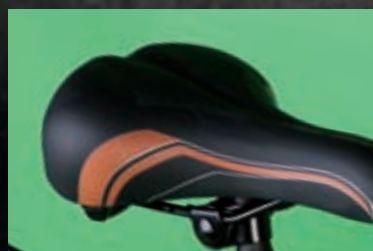

URBAN

TELAIO/FRAME: ALLUMINIO
FORCELLA/FORK: HI-TEN
GUARNITURA/FRONT CHAINWHEEL: ALLUMINIO
MOZZI/HUBS: ALLUMINIO
MOVIMENTO CENTRALE/CENTRAL MOTION:
CHIN-HAUR
REGGISELLA/SEAT POST: PROMAX
CERCHI/RIMS: ALLUMINIO

RAGGI/SPOKES: POLYBLACK
COPERTURE/TYRES: 700X38
ATTACCO MANUBRIO/HANDLE STEM:
PROMAX REGOLABILE
CURVA MANUBRIO/HANDLEBAR: PROMAX
FRENI E LEVE/BRAKES AND BRAKE LEVERS:
PROMAX V-BRAKE
COMANDI/UNITS: SHIMANO M310

CAMBIO/SPEED CHANGER: SHIMANO TX 35
PORTAPACCO POST./REAR PACKAGE CARRIER:
OMOLOGATO 25 Kg. HI-TEN
MISURE/SIZES: 50 / 54 / 56
PESO/WEIGHT: 14,00 KG

TREKKING
URBAN 21V
Cod. 208 / 14